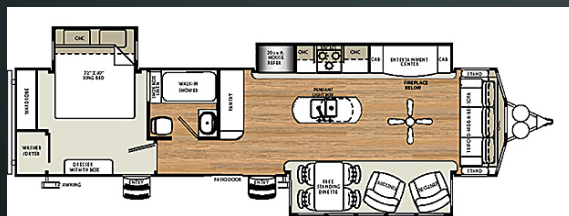

2016 Sierra Clear-out sale

RECEIVE A \$10,000.00
LEASE CREDIT WITH
PURCHASE OF A 2016 SIERRA

392FLKB \$79,900.00

Stock # T3757

\$10,000.00 lease rebate Inc.

393CK \$79,500.00

Stock # T3733

\$10,000.00 lease rebate Inc.

391SAB \$85,900.00

Stock # T3754

\$10,000.00 lease rebate Inc.

1401FLX \$79,900.00

Stock # T3751

\$10,000.00 lease rebate Inc.

Eagles Nest and Owl's Nest Resorts Only Qualify

- Plus doc fee \$296, Tire levy \$25 and taxes.
- All featured units are loaded with extras including cold weather packages & thermal windows.
- Dealer #7950
- Set up and freight from dealership to resorts not included
- Sale ends Aug 31st 2017