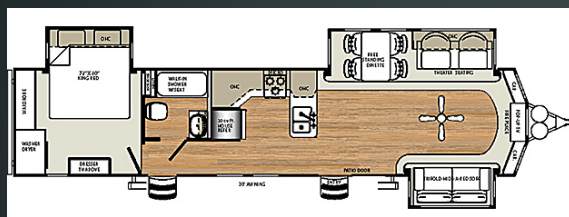

2016 Sierra Clear-out sale

RECEIVE A \$10,000.00
LEASE CREDIT WITH
PURCHASE OF A 2016 SIERRA

392FLKB \$79,900.00

Stock # T3757

\$10,000.00 lease rebate Inc.

393CK \$79,500.00

Stock # T3733

\$10,000.00 lease rebate Inc.

391SAB \$85,900.00

Stock # T3754

\$10,000.00 lease rebate Inc.

1401FLX \$79,900.00

Stock # T3751

\$10,000.00 lease rebate Inc.

Eagles Nest and Owl's Nest Resorts Only Qualify

- Plus doc fee \$296, Tire levy \$25 and taxes.
- All featured units are loaded with extras including cold weather packages & thermal windows.
- Dealer #7950
- Set up and freight from dealership to resorts not included
- Sale ends Aug 31st 2017